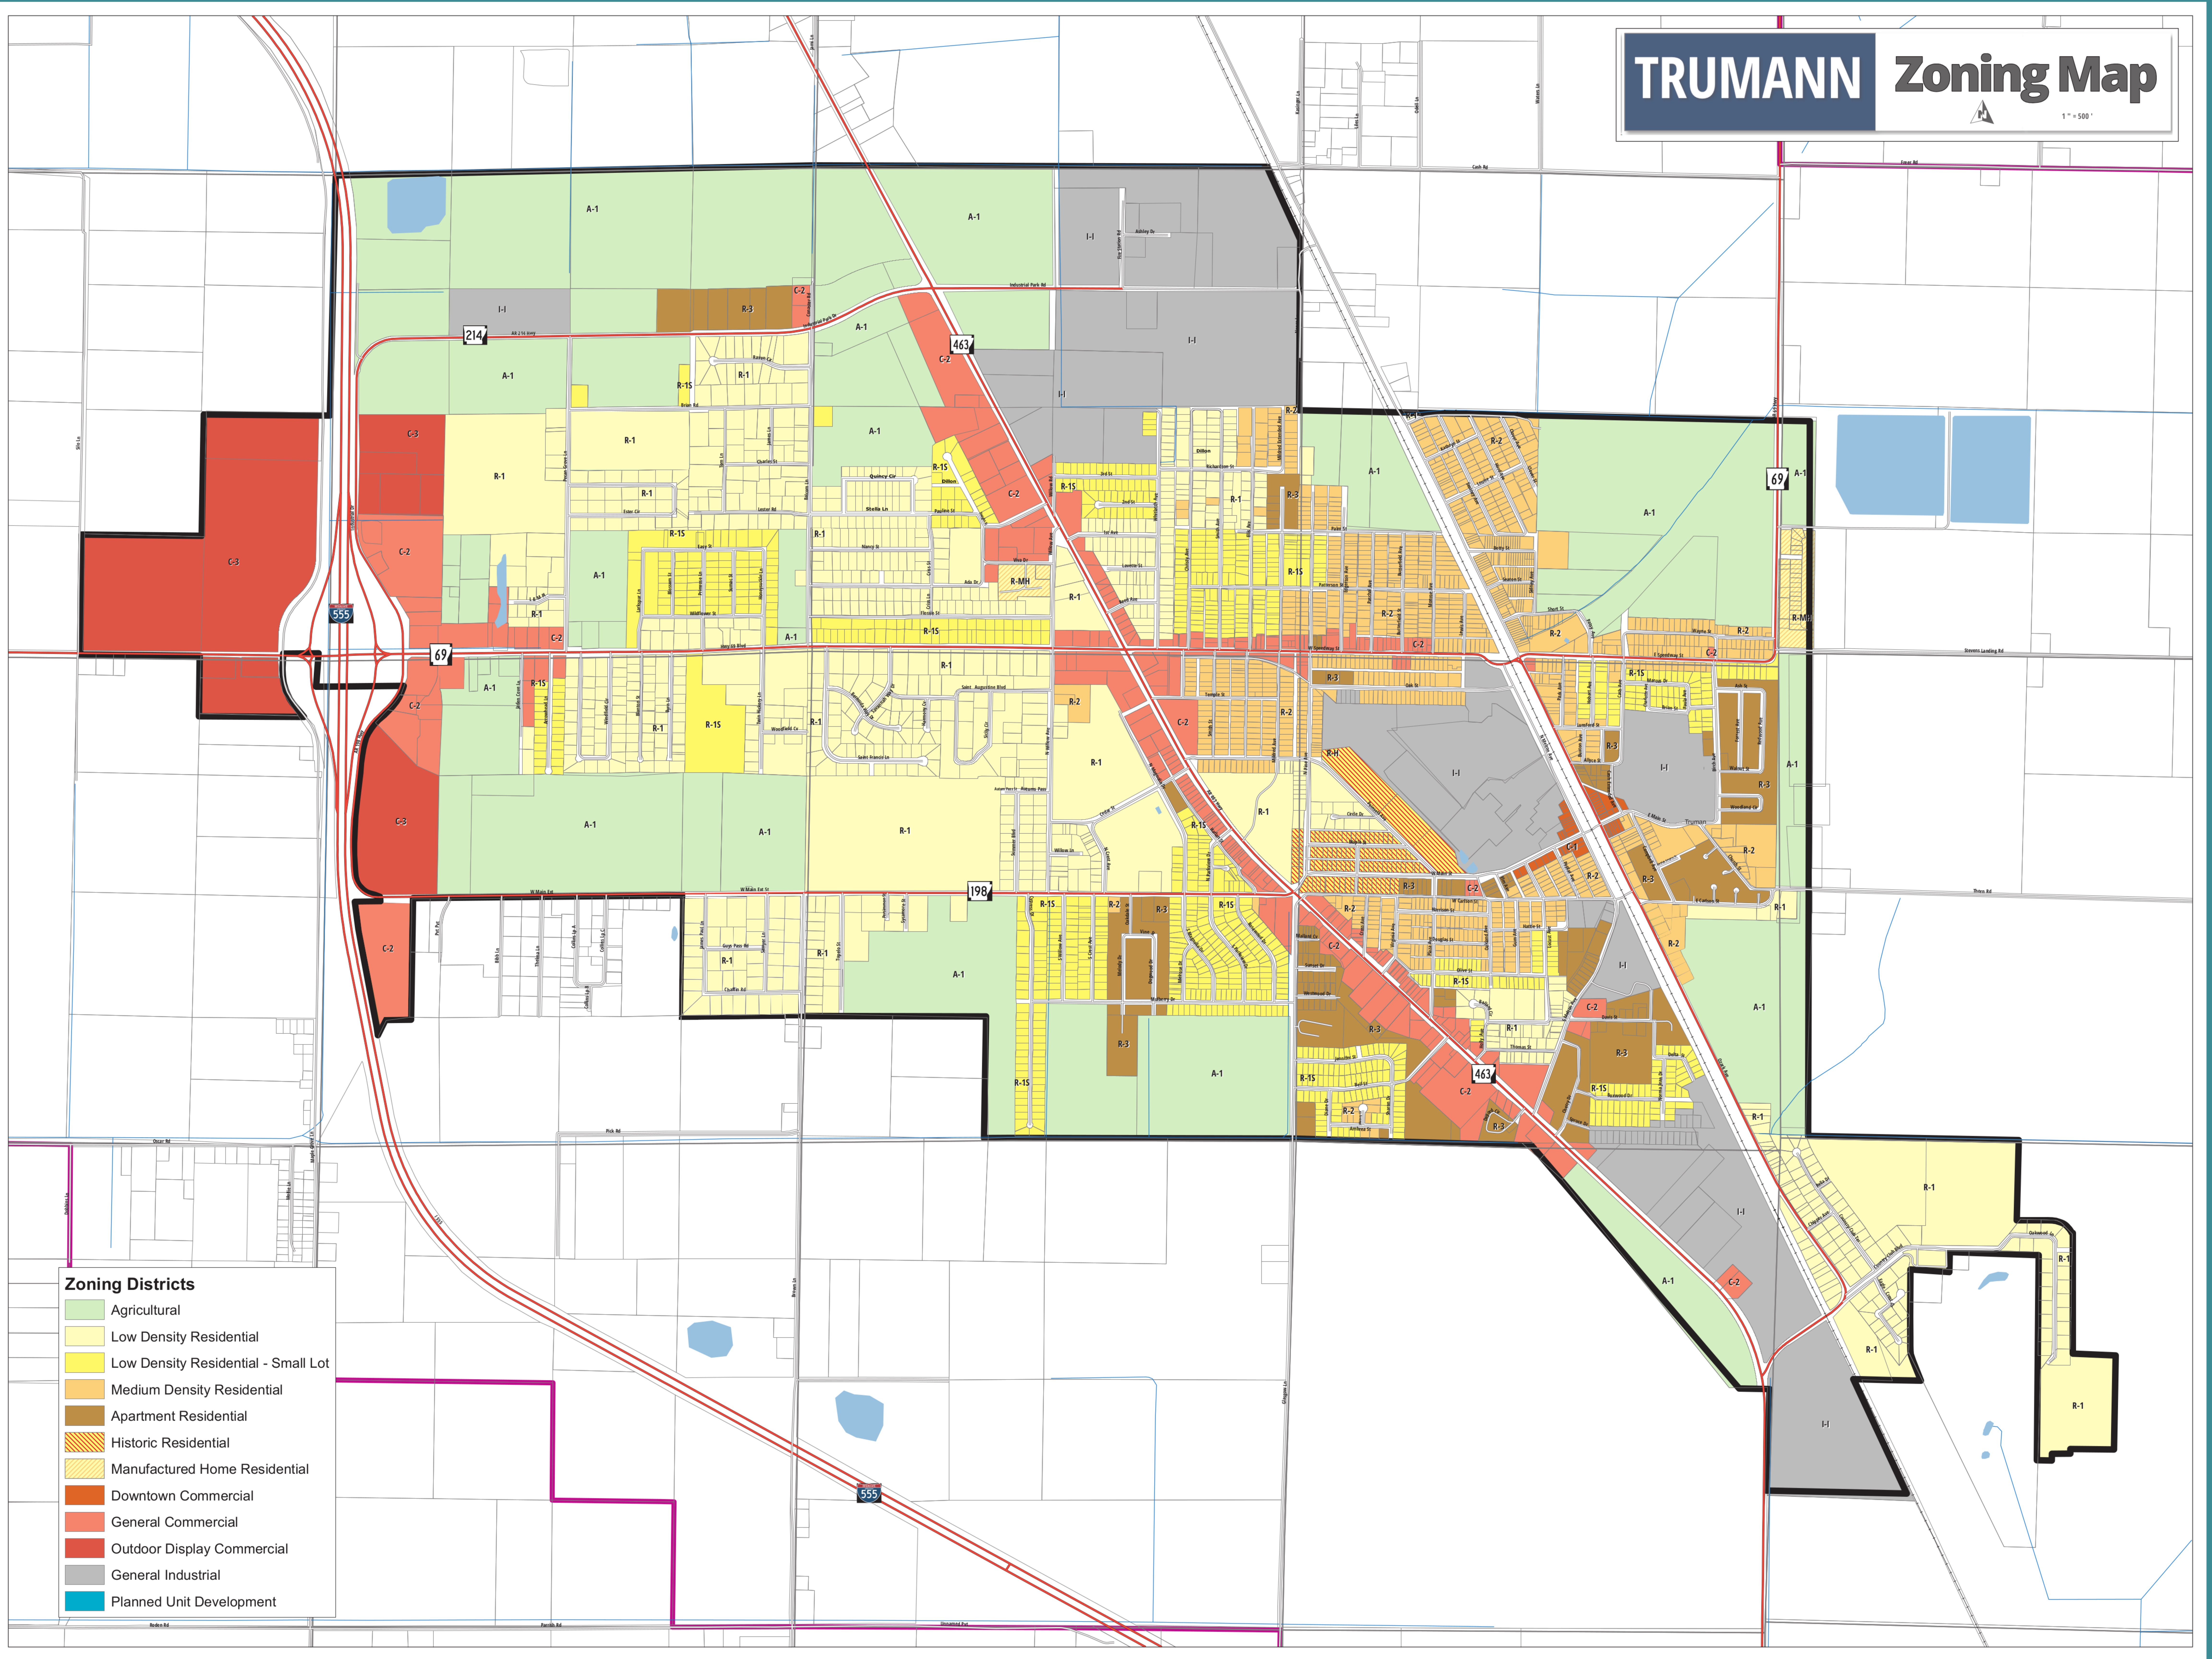

TRUMANN Zoning Map

1" = 500'

- Zoning Districts**
- Agricultural
 - Low Density Residential
 - Low Density Residential - Small Lot
 - Medium Density Residential
 - Apartment Residential
 - Historic Residential
 - Manufactured Home Residential
 - Downtown Commercial
 - General Commercial
 - Outdoor Display Commercial
 - General Industrial
 - Planned Unit Development